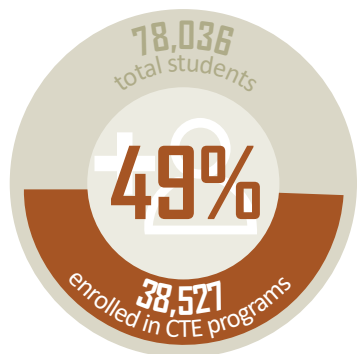

# CAREER AND TECHNICAL EDUCATION (CTE) FAST FACTS 2023

TECHNICAL COLLEGE STUDENTS ENROLLED IN CTE PROGRAMS

PLACEMENT RATE AMONG CTE STUDENTS\*

## HIGHEST ENROLLED DUAL ENROLLMENT CTE PROGRAMS:

- Criminal Justice (AAS)
- Basic Emergency Medical Technician (Cert)
- Computer Support Specialist (Cert)
- Nursing Care (Cert)
- Health Care (Cert)