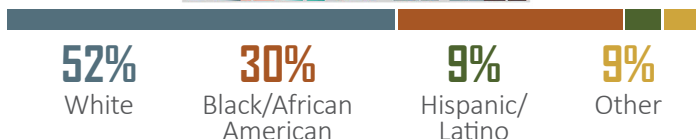

# CAREER AND TECHNICAL EDUCATION (CTE) FAST FACTS 2023

TECHNICAL COLLEGE STUDENTS ENROLLED IN CTE PROGRAMS

PLACEMENT RATE AMONG CTE STUDENTS\*

## HIGHEST ENROLLED DUAL ENROLLMENT CTE PROGRAMS:

- Criminal Justice (AAS)
- Basic Emergency Medical Technician (Cert)
- Computer Support Specialist (Cert)
- Nursing Care (Cert)
- Health Care (Cert)