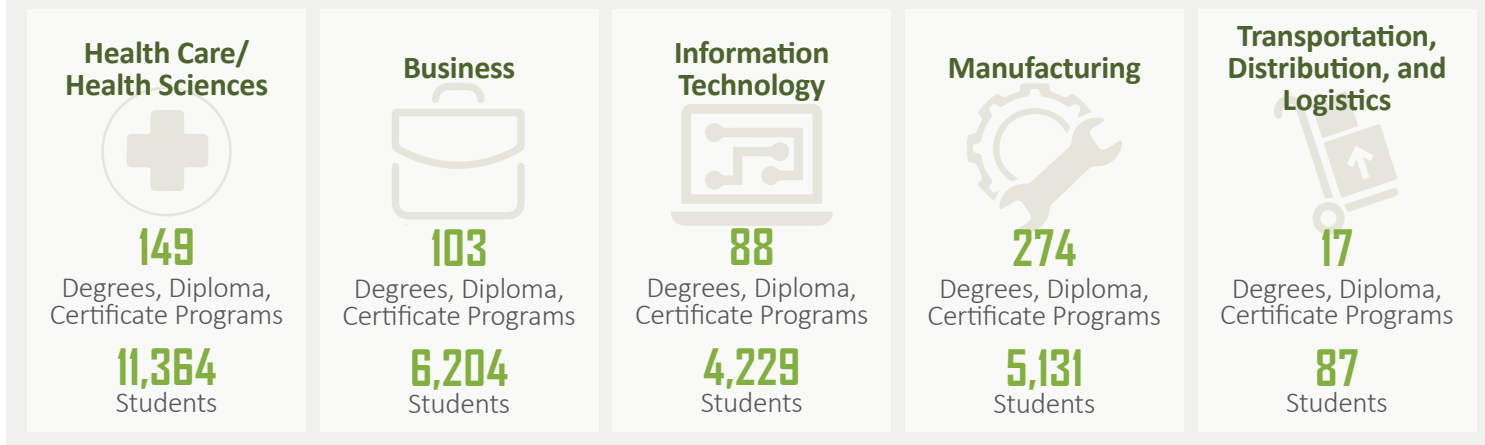

# CAREER AND TECHNICAL EDUCATION (CTE) FAST FACTS 2023

TECHNICAL COLLEGE STUDENTS ENROLLED IN CTE PROGRAMS

PLACEMENT RATE AMONG CTE STUDENTS\*

## HIGHEST ENROLLED DUAL ENROLLMENT CTE PROGRAMS:

- Criminal Justice (AAS)
- Basic Emergency Medical Technician (Cert)
- Computer Support Specialist (Cert)
- Nursing Care (Cert)
- Health Care (Cert)

## TOP 5 HIGH SKILL/HIGH-WAGE/IN-DEMAND CLUSTERS IN SOUTH CAROLINA

(total number of programs and enrolled students at all technical colleges across the state\*\*)

Sources: CERS Data, AY 2022-23

\*SCTCS EDSS Report PER 5002 1P1 Post-Program Placement, 2022-2023