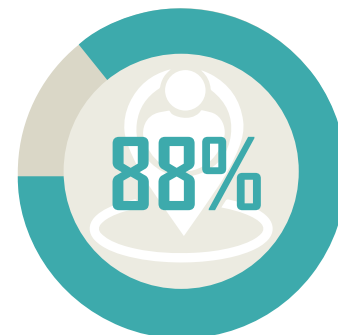

# CAREER AND TECHNICAL EDUCATION (CTE) FAST FACTS 2023

TECHNICAL COLLEGE STUDENTS ENROLLED IN CTE PROGRAMS

PLACEMENT RATE AMONG CTE STUDENTS\*

## HIGHEST ENROLLED DUAL ENROLLMENT CTE PROGRAMS:

- Criminal Justice (AAS)
- Basic Emergency Medical Technician (Cert)
- Computer Support Specialist (Cert)
- Nursing Care (Cert)
- Health Care (Cert)