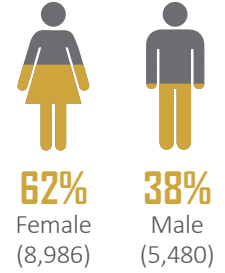

TOTAL GRADUATES

(System Total)

TOTAL AWARDS

(System Total)

PLACEMENT RATE

(System Total)

GRADUATES BY GENDER

(2021-2022)

ETHNICITY AND RACE FOR ALL GRADUATES

(2021-2022)

CAREER CLUSTERS WITH THE MOST AWARDS

(2021-2022)

AWARDS AND GRADUATES BY COLLEGE, 2021-2022

THREE-YEAR PLACEMENT SUMMARY

PLACEMENT RATE THREE-YEAR TREND BY ACADEMIC YEAR AND COLLEGE