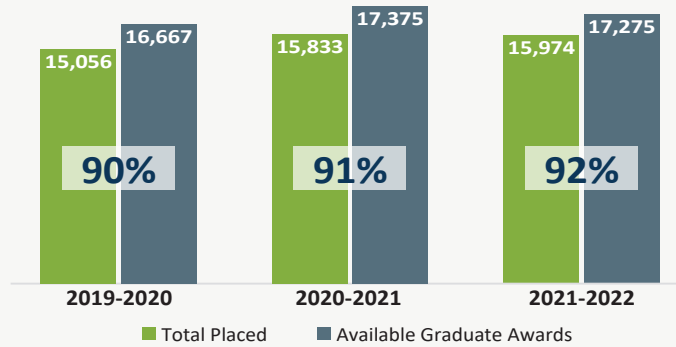

TOTAL GRADUATES

(System Total)

TOTAL AWARDS

(System Total)

PLACEMENT RATE

(System Total)

GRADUATES BY GENDER

(2021-2022)

ETHNICITY AND RACE FOR ALL GRADUATES

(2021-2022)

CAREER CLUSTERS WITH THE MOST AWARDS

(2021-2022)

AWARDS AND GRADUATES BY COLLEGE, 2021-2022

THREE-YEAR PLACEMENT SUMMARY

PLACEMENT RATE THREE-YEAR TREND BY ACADEMIC YEAR AND COLLEGE

AWARDS THREE-YEAR TREND BY COLLEGE