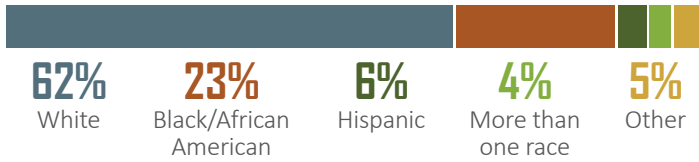

TOTAL GRADUATES

(System Total)

TOTAL AWARDS

(System Total)

PLACEMENT RATE

(System Total)

GRADUATES BY GENDER

(2021-2022)

ETHNICITY AND RACE FOR ALL GRADUATES

(2021-2022)

CAREER CLUSTERS WITH THE MOST AWARDS

(2021-2022)

AWARDS AND GRADUATES BY COLLEGE, 2021-2022

THREE-YEAR PLACEMENT SUMMARY

PLACEMENT RATE THREE-YEAR TREND BY ACADEMIC YEAR AND COLLEGE