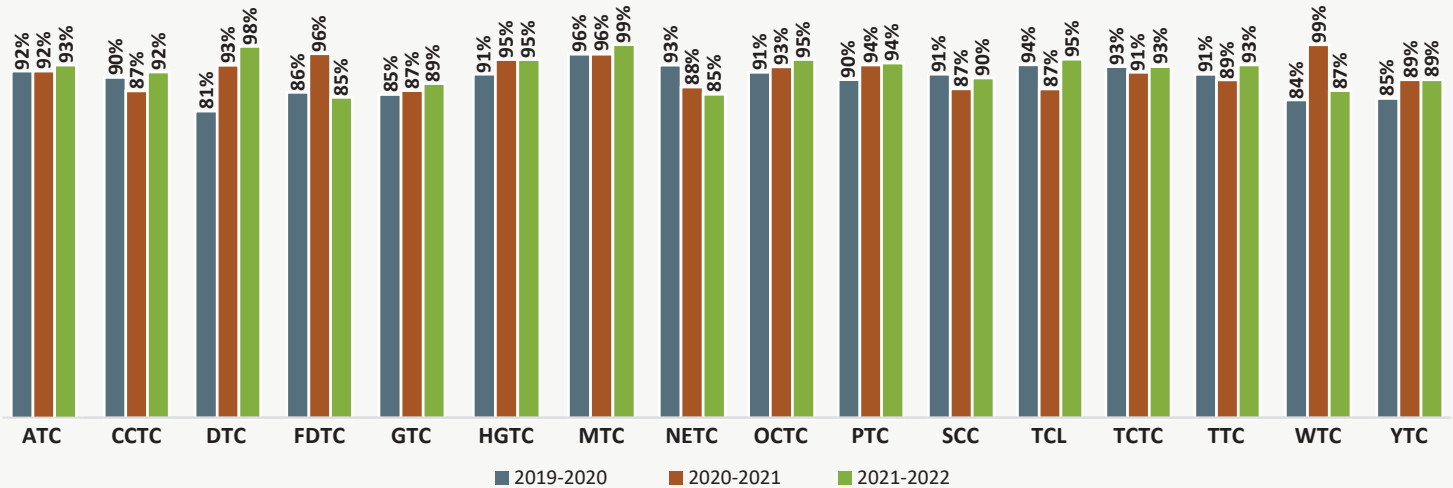

TOTAL GRADUATES

(System Total)

TOTAL AWARDS

(System Total)

PLACEMENT RATE

(System Total)

GRADUATES BY GENDER

(2021-2022)

ETHNICITY AND RACE FOR ALL GRADUATES

(2021-2022)

CAREER CLUSTERS WITH THE MOST AWARDS

(2021-2022)

AWARDS AND GRADUATES BY COLLEGE, 2021-2022

THREE-YEAR PLACEMENT SUMMARY

PLACEMENT RATE THREE-YEAR TREND BY ACADEMIC YEAR AND COLLEGE

AWARDS THREE-YEAR TREND BY COLLEGE