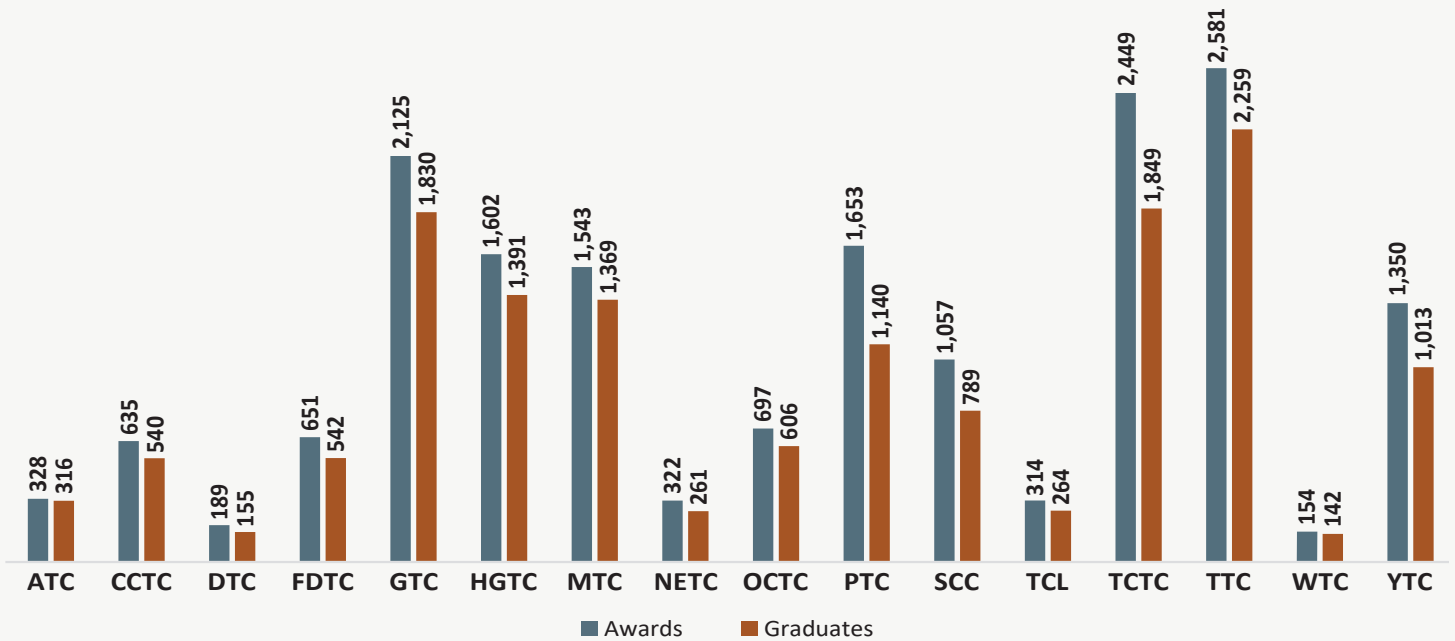

ETHNICITY AND RACE FOR ALL GRADUATES

(2021-2022)

CAREER CLUSTERS WITH THE MOST AWARDS

(2021-2022)

AWARDS AND GRADUATES BY COLLEGE, 2021-2022

THREE-YEAR PLACEMENT SUMMARY

PLACEMENT RATE THREE-YEAR TREND BY ACADEMIC YEAR AND COLLEGE